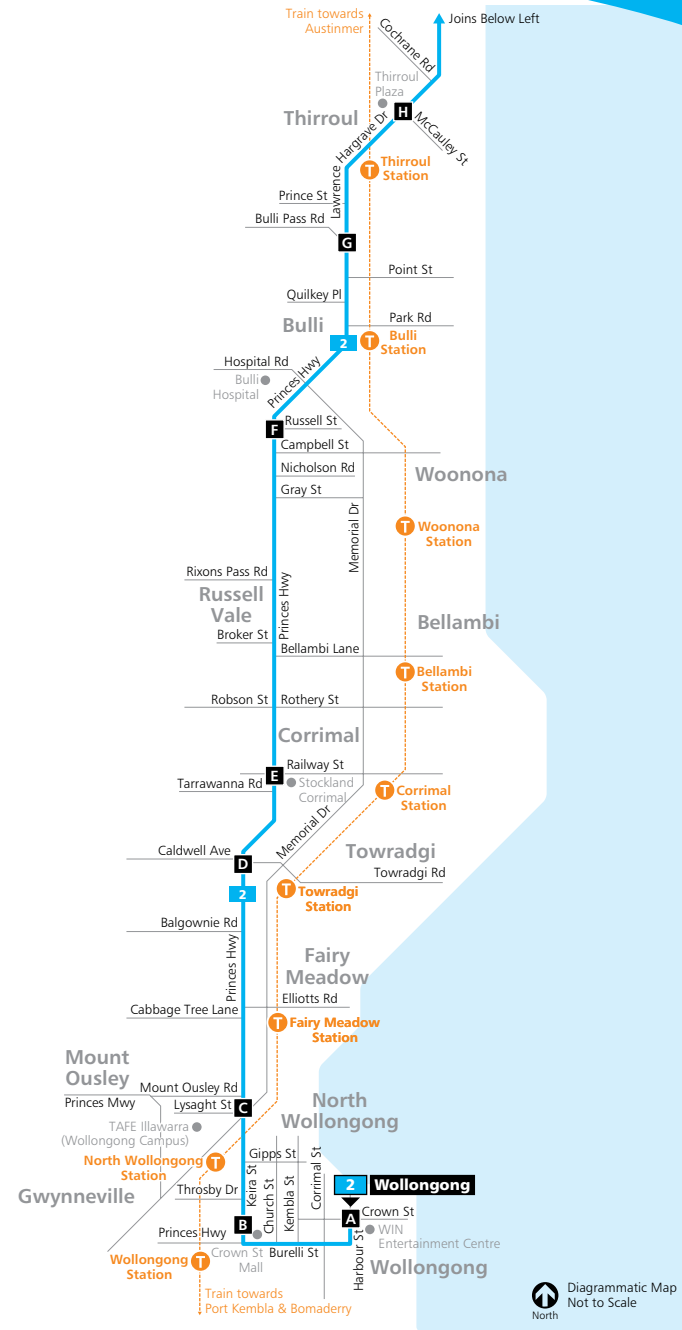

1. **Legend**
2. Bus route
   - 2 Bus route number
   - A Timing point
   - T Train line/station

Diagrammatic Map
Not to Scale